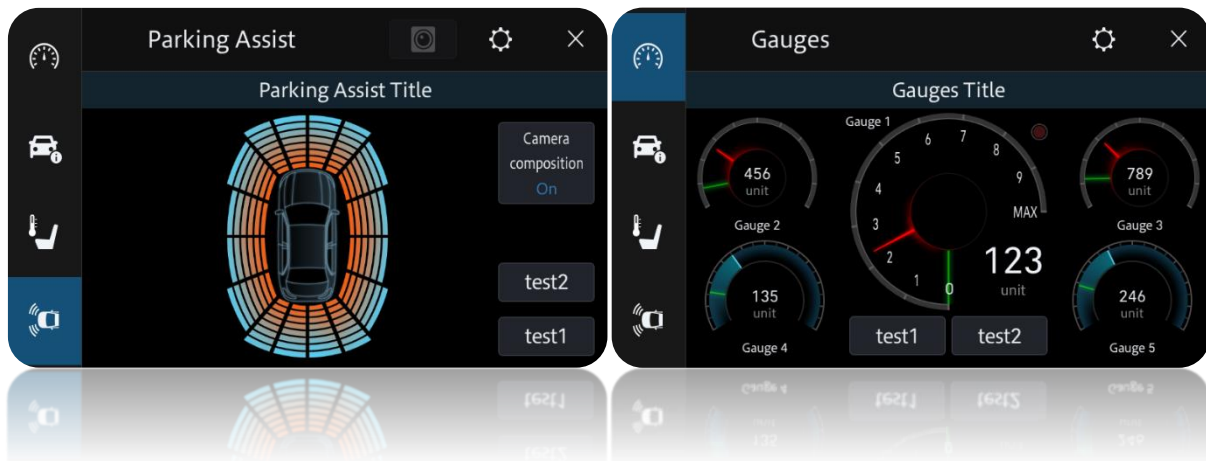

Vehicle Bus Information

Using the vehicle bus adapter (UART adapter)

By connecting the optional Vehicle Bus adapter, you can display the operation status such as gauges, vehicle information, climate control and parking assist.

Limitation

The data is transmitted to this product from your vehicle system via the Connected Vehicle Bus adapter. Therefore, the actual data contents displayed on your product may differ from the contents on the screen described in this compatibility sheet.