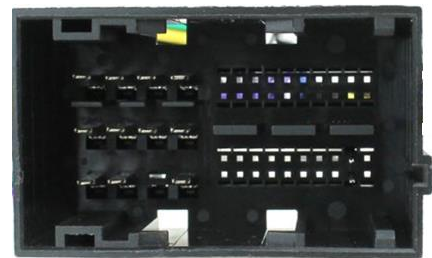

CD-FCA-UAR.002AE Compatible Cars

FCA	Model	Code	From	To	Interface
Fiat	500X	VP2	2015	Present	CD-FCA-UAR.002AE
Fiat	Tipo	VP1	2016	2018	CD-FCA-UAR.002AE
Fiat	Tipo	VP2	2016	2018	CD-FCA-UAR.002AE
Jeep	Compass	VP2	2017	2021	CD-FCA-UAR.002AE
Jeep	Renegade	VP2	2015	Present	CD-FCA-UAR.002AE