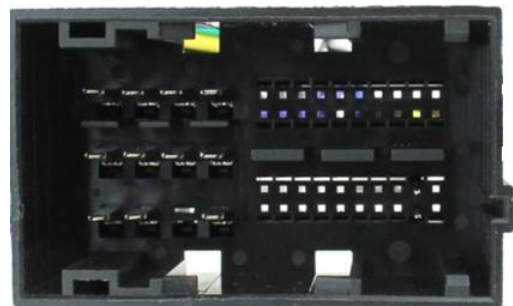

CD-FCA-UAR.001AE Compatible Cars

FCA	Model	Code	From	To	Interface
Fiat	Doblo	VP1	2015	present	CD-FCA-UAR.001AE
Fiat	Ducato	VP1 - X290	2015	Present	CD-FCA-UAR.001AE
Fiat	Ducato	VP2 - X290	2015	Present	CD-FCA-UAR.001AE
Fiat	500	VP2	2016	2020	CD-FCA-UAR.001AE
Fiat	500L	VP2	2012	2018	CD-FCA-UAR.001AE
Fiat	Panda	Delphi			CD-FCA-UAR.001AE
Alfa Romeo	4C	All	2013	2019	CD-FCA-UAR.001AE
Alfa Romeo	Mito	VP2	2015	2019	CD-FCA-UAR.001AE
Alfa Romeo	Giulietta	VP2	2015	2020	CD-FCA-UAR.001AE
Citroen	Jumper	VP1	2015	Present	CD-FCA-UAR.001AE
Citroen	Jumper	VP2	2015	Present	CD-FCA-UAR.001AE
Peugeot	Boxer	VP1 - X290	2015	Present	CD-FCA-UAR.001AE
Peugeot	Boxer	VP2 - X290	2015	Present	CD-FCA-UAR.001AE